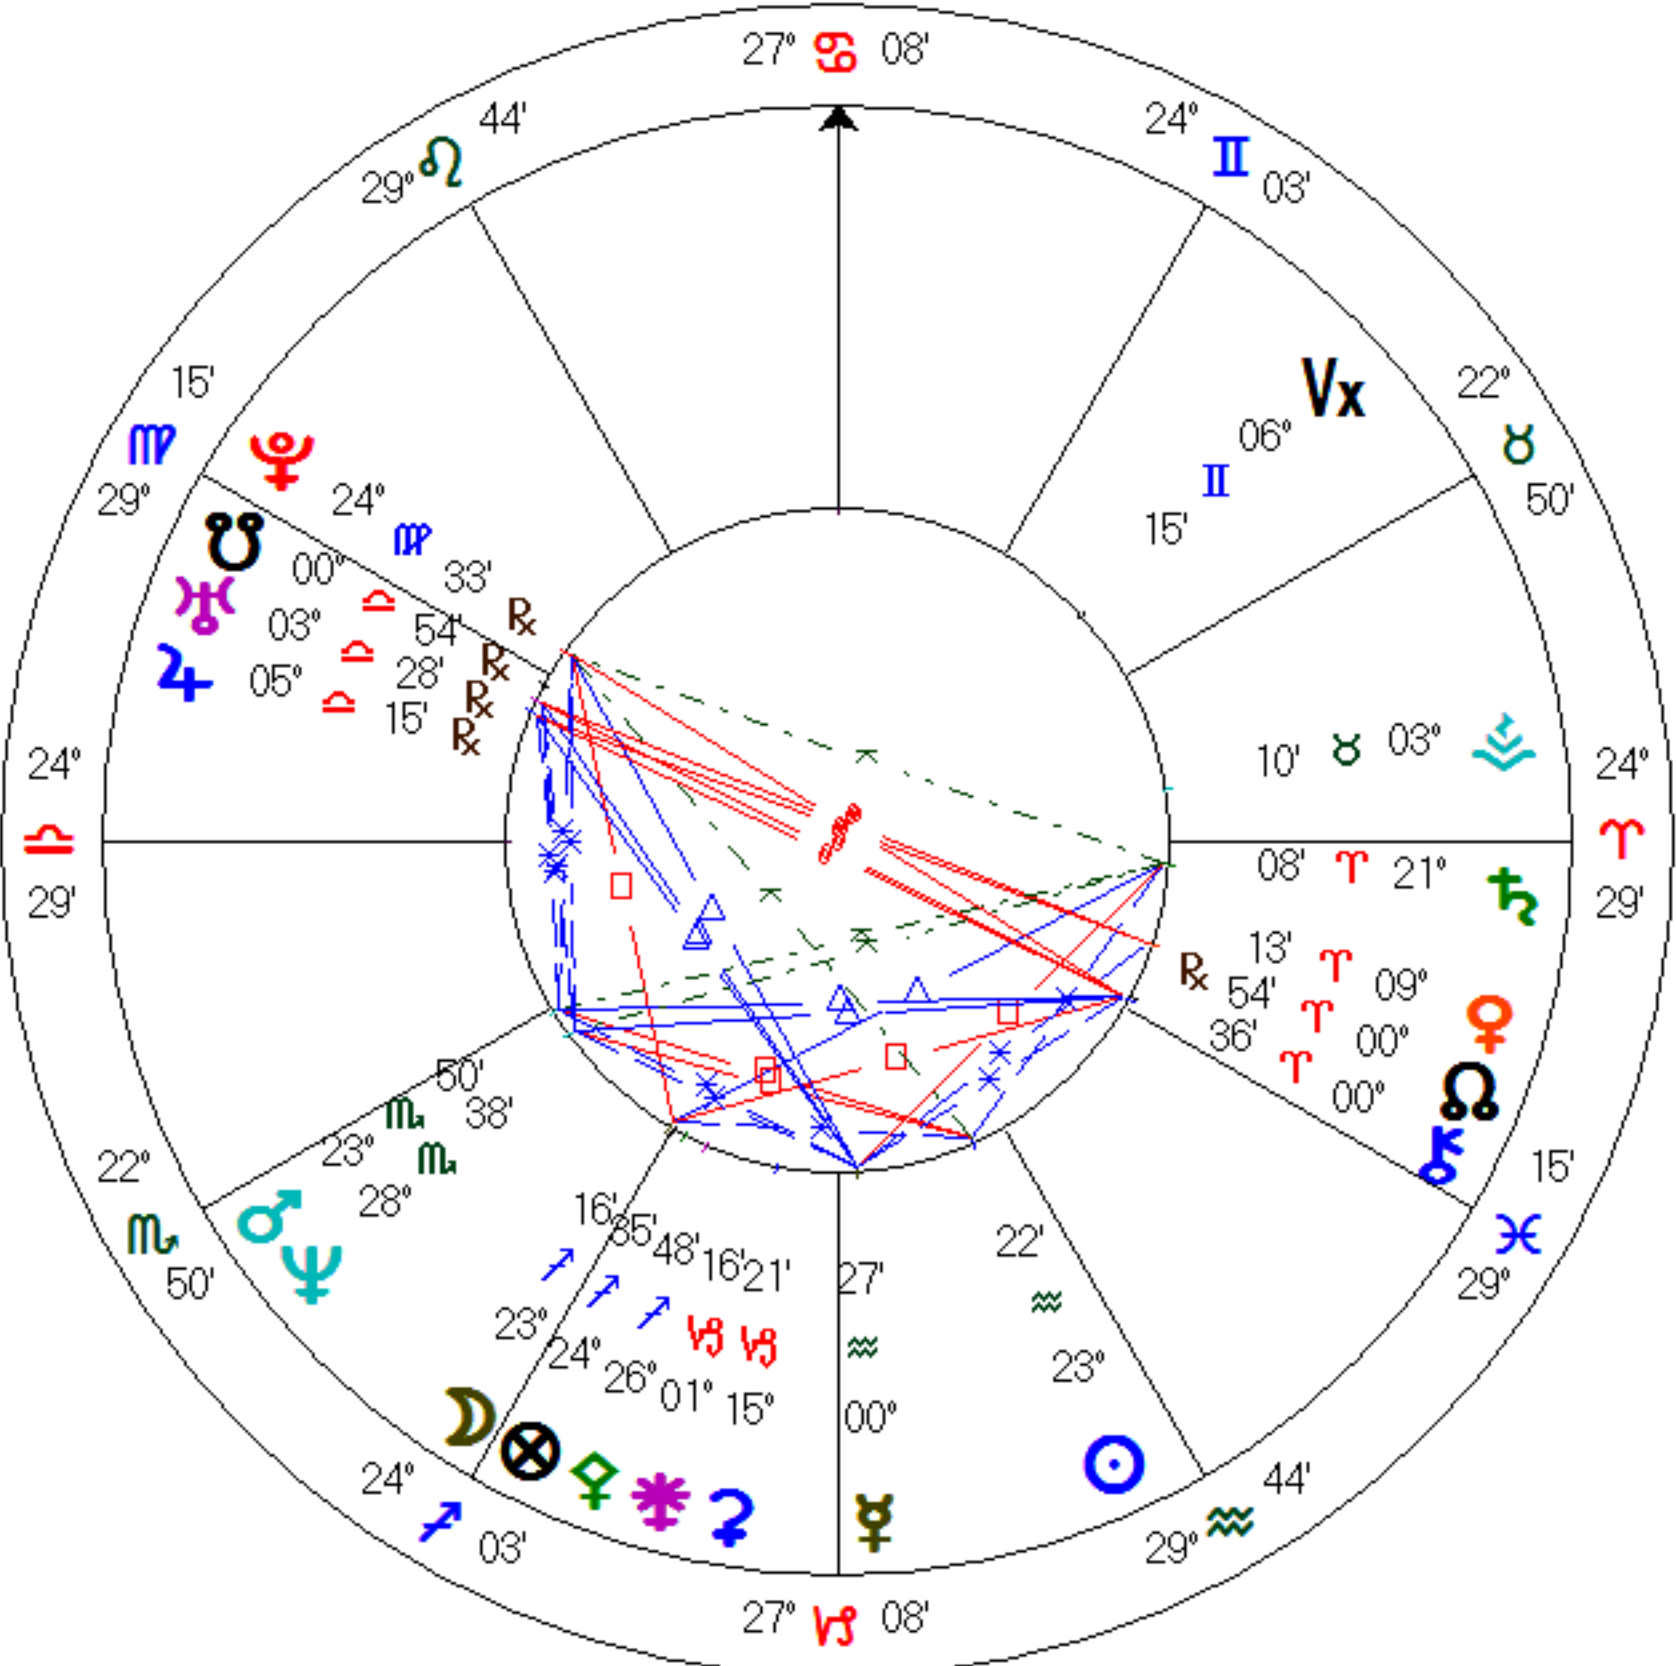

Chart 1
Jennifer Aniston
Natal Chart (2)
 Feb 11 1969
 10:22 pm PST +8:00
 Sherman Oaks, CA
 34°N09'04" 118°W26'54"
Geocentric
Tropical
Placidus
True Node

Chart 2
William Bradley Pitt
Natal Chart (3)
 Dec 18 1963
 12:00 pm CST +6:00
 Shawnee, OK
 35°N19'38" 096°W55'30"
Geocentric
Tropical
Placidus
True Node

Chart 3
Pitt Aniston Separation
Natal Chart (1)
 Jan 10 2005
 12:00 pm PST +8:00
 Hollywood, CA
 34°N05'54" 118°W19'33"
Geocentric
Tropical
Placidus
True Node