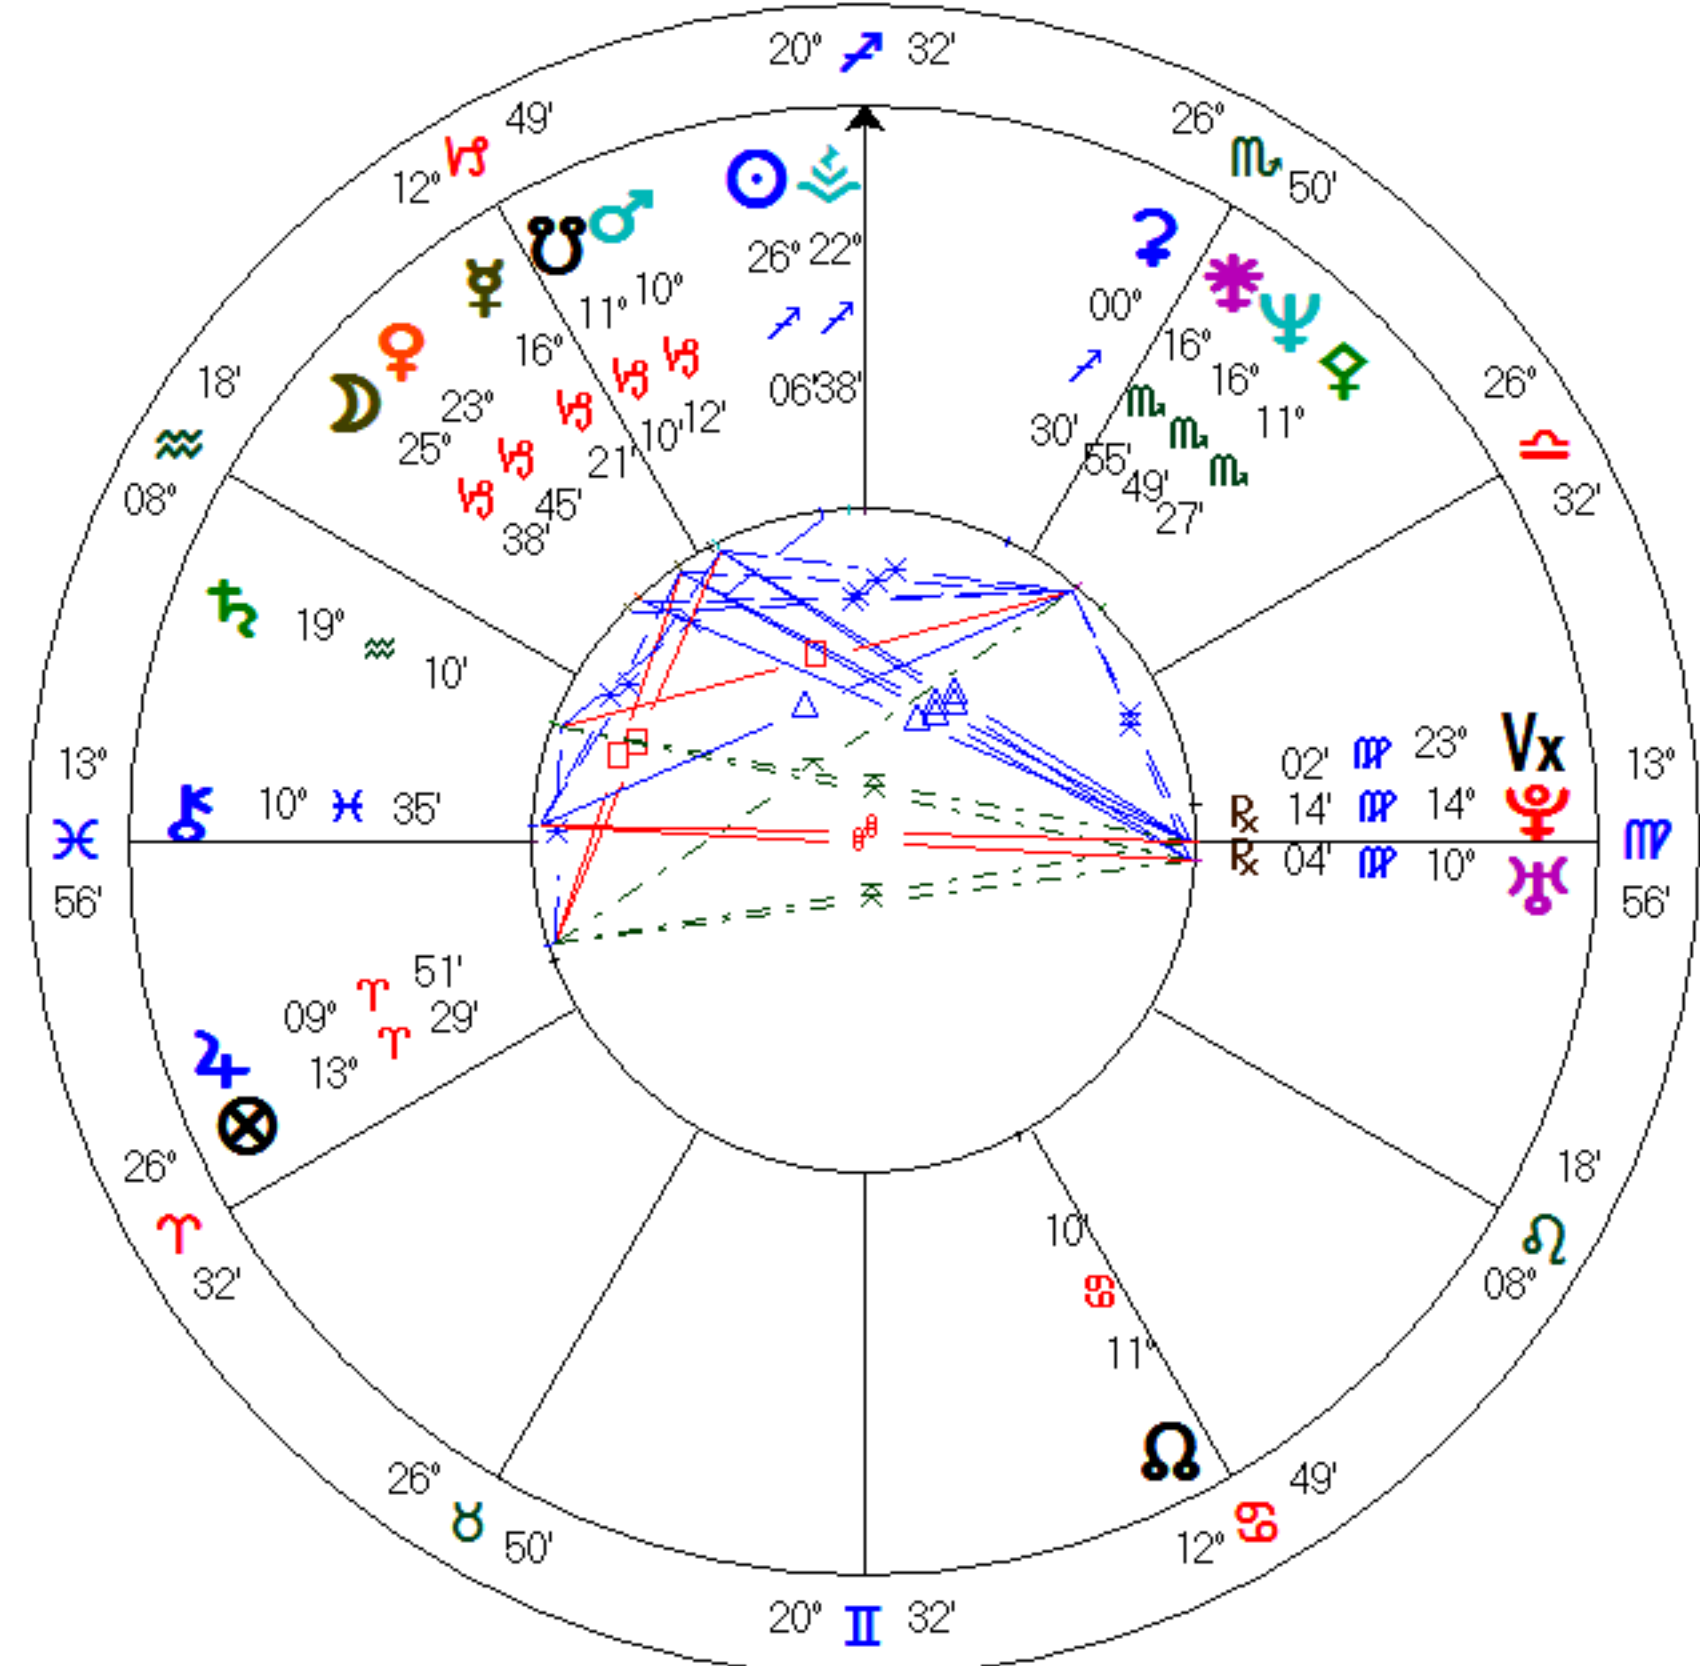

Chart 1
Jennifer Aniston
Natal Chart (2)
 Feb 11 1969
 10:22 pm PST +8:00
 Sherman Oaks, CA
 34°N09'04" 118°W26'54"
Geocentric
Tropical
Placidus
True Node

Chart 2
William Bradley Pitt
Natal Chart (3)
 Dec 18 1963
 12:00 pm CST +6:00
 Shawnee, OK
 35°N19'38" 096°W55'30"
Geocentric
Tropical
Placidus
True Node

Chart 3
Pitt Aniston Separation
Natal Chart (1)
 Jan 10 2005
 12:00 pm PST +8:00
 Hollywood, CA
 34°N05'54" 118°W19'33"
Geocentric
Tropical
Placidus
True Node